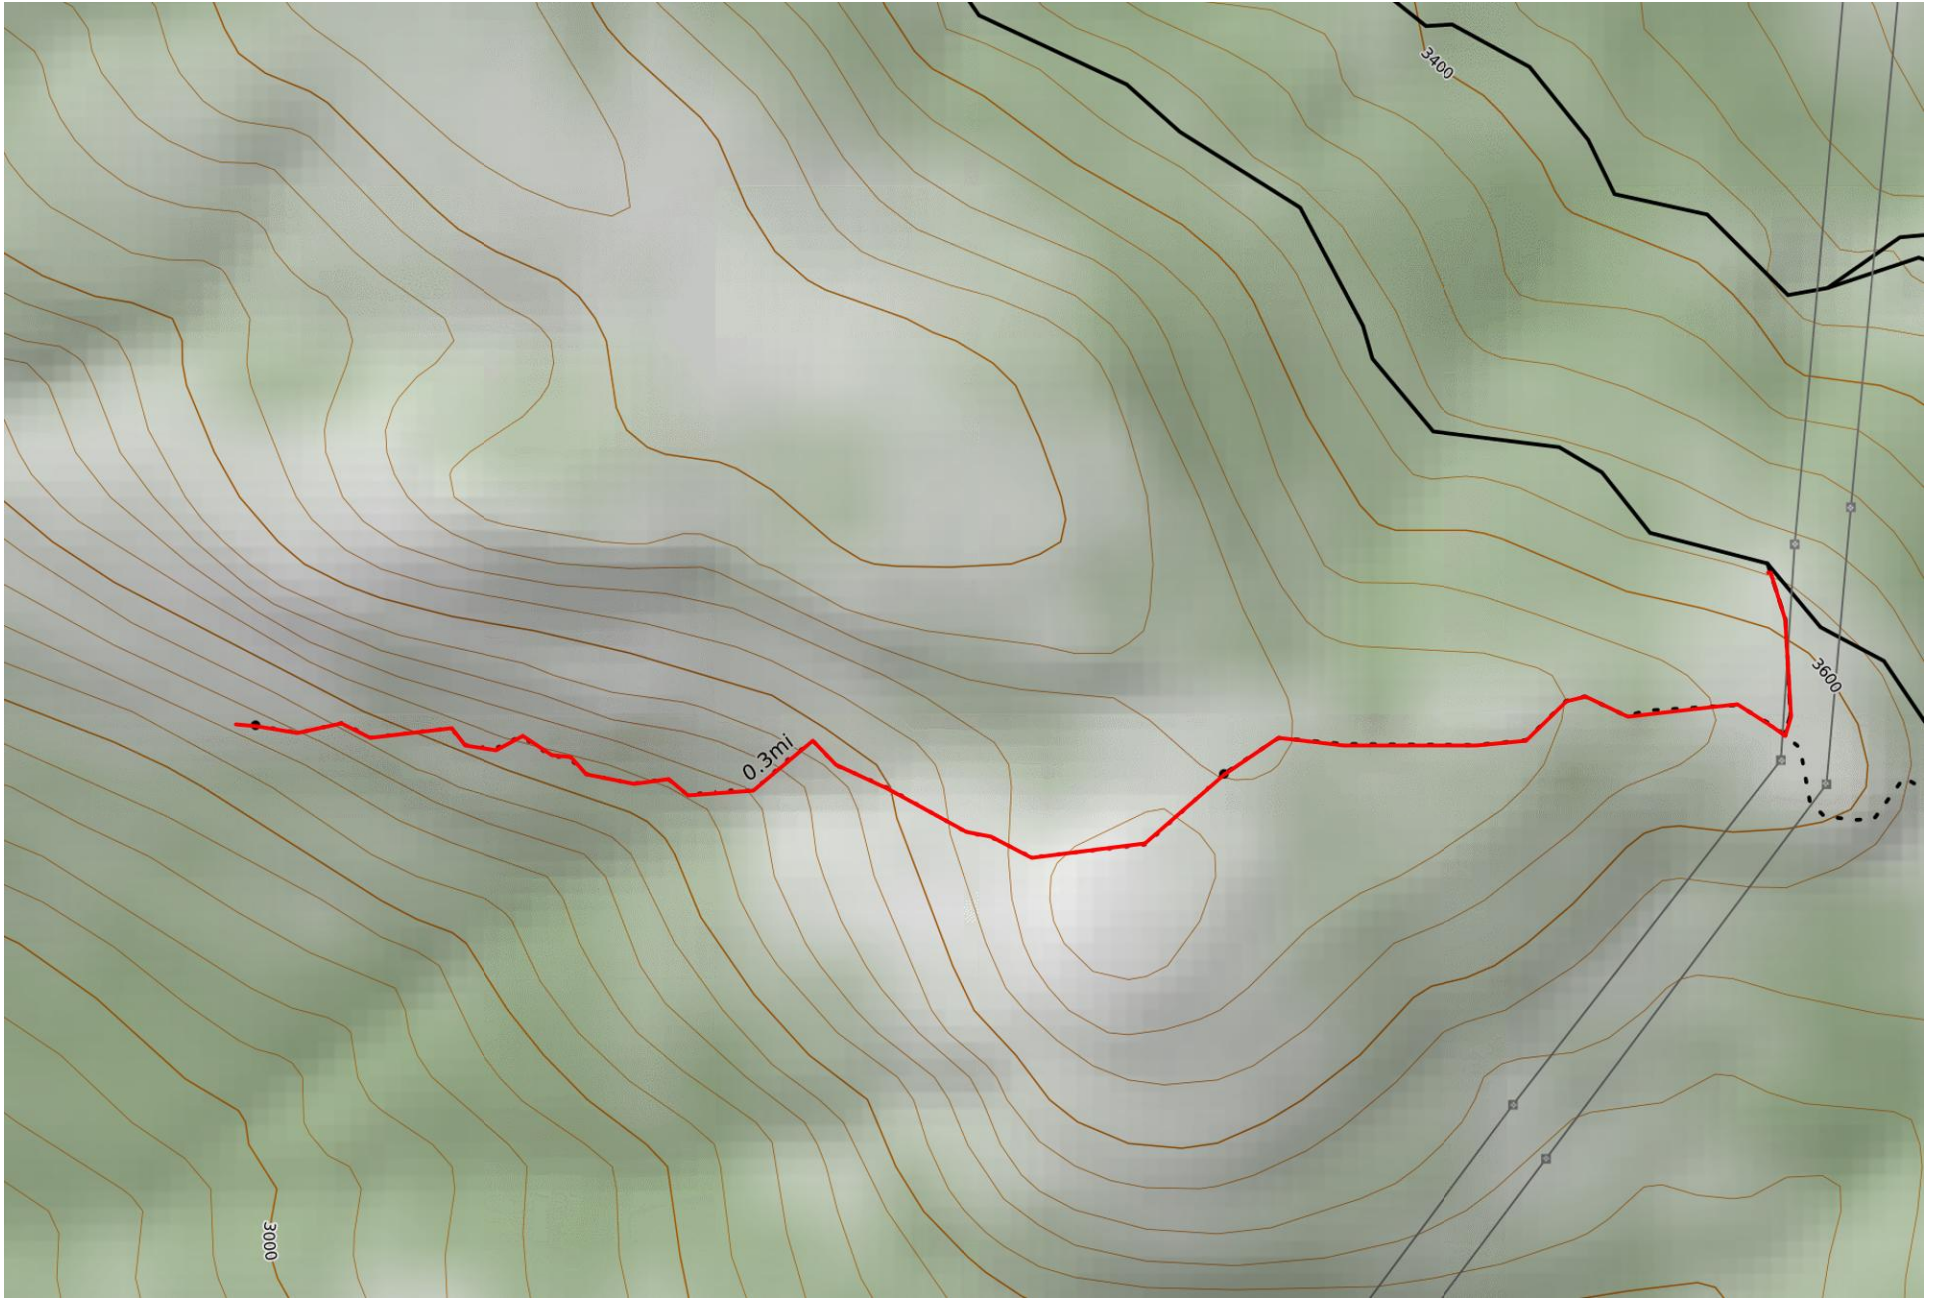

Mercator Projection
WGS84
USNG Zone 11SKB
CalTopo

Scale **1:3495** 1 inch = 291 feet

Mercator Projection
WGS84
USNG Zone 11SKB
CalTopo